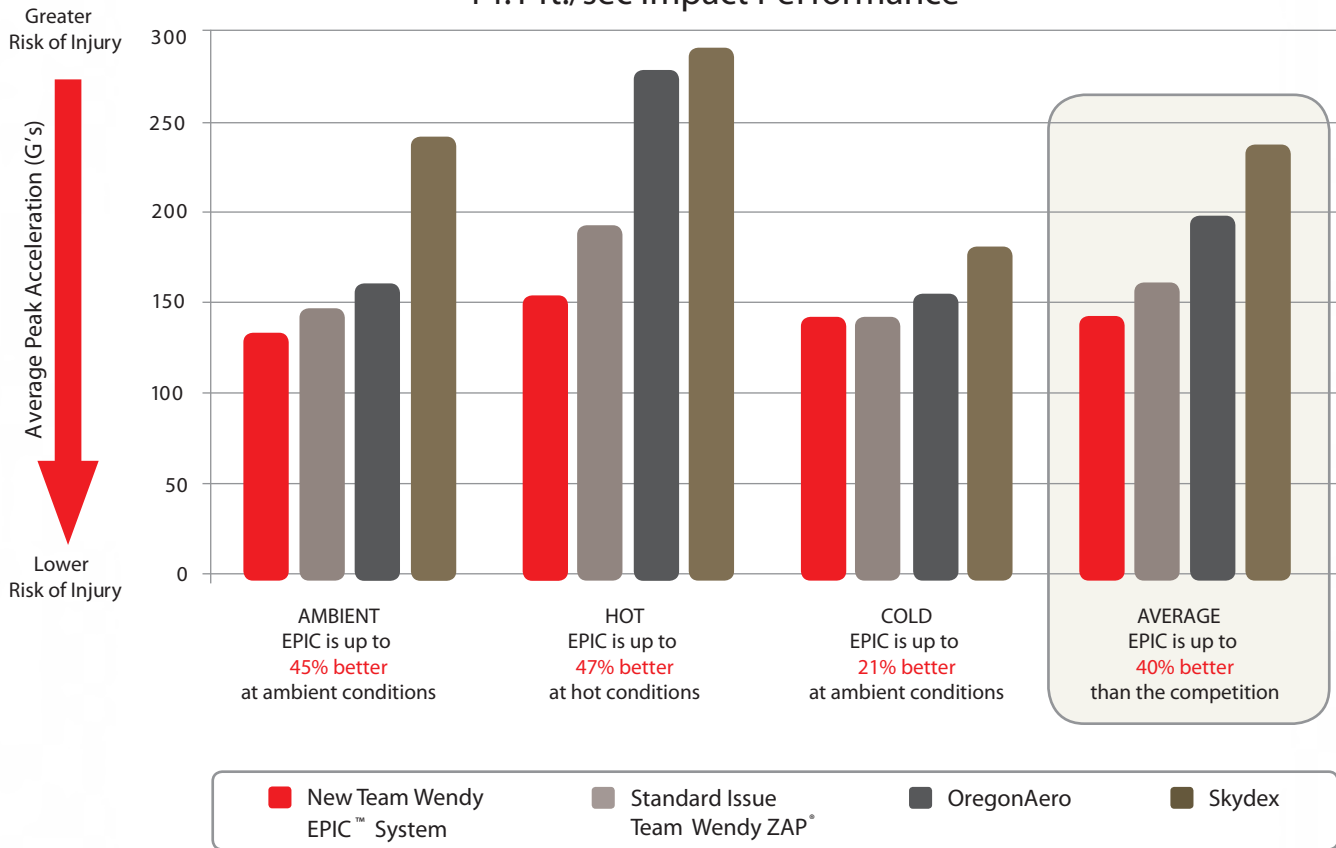

COMBAT HELMET PAD SYSTEM

**IF IT'S NOT COMFORTABLE™
IT'S YOUR OWN DAMN FAULT**

The EPIC™ Helmet Pad System combines the state-of-the-art protection you expect from Team Wendy™ products with the comfort you deserve. With a fixed protection layer and movable comfort pads, you can design the best helmet for your head size and shape. EPIC™ incorporates the same Team Wendy™ ZorbiuM® foam found in the only helmet pads approved for use in both the US Army Advanced Combat Helmet and the US Marine Corps Lightweight Helmet. Visit www.teamwendy.com/EPIC for more information.

With EPIC™, we'll handle the protection, you handle the comfort.

**ZORBIUM®
FOAM**

WE OUTPERFORM THE REST

Team Wendy Systems Outperform the Competition 14.1 ft./sec Impact Performance

Team Wendy's EPIC™ (Enhanced Protection, Individual Comfort) System represents a revolution in helmet pad protection and comfort.

- Up to a 40-percent increase in protection at high-speed impacts
 - Completely customizable for fit and comfort
 - One-piece, fixed protective liner for correct, every time placement
 - Specialized comfort pads absorb and wick away moisture when needed most
- Set includes:
- (1) Impact Liner
 - (22) Soft Comfort Pads
- Comfort pads include:
- (4) Ultra Grip™ Pads
 - (2) Sweatbands